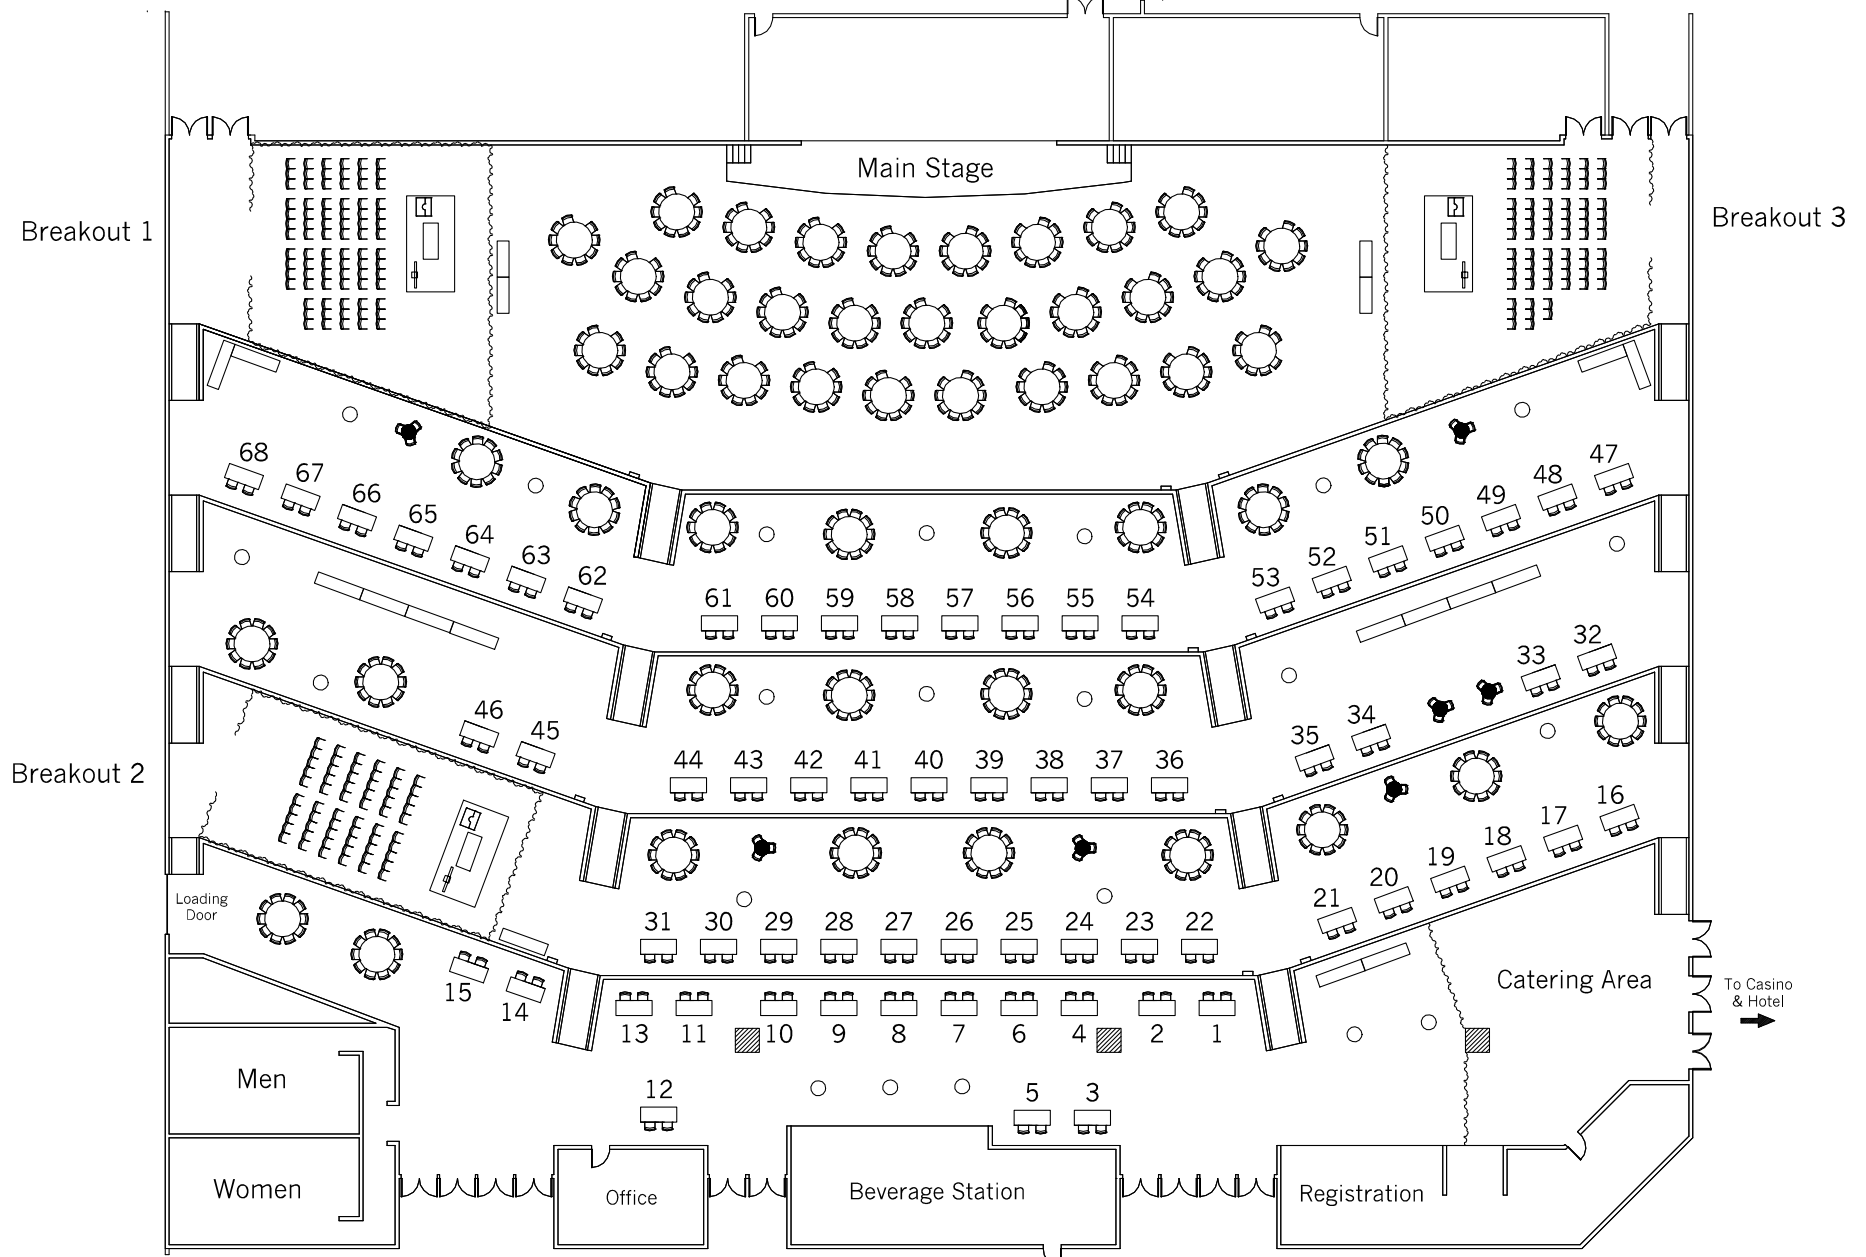

## Soaring Eagle Hotel & Casino • Entertainment Hall

(68) 6' Vendor Tables  
447' of our Drape

● Low Cocktail  
○ High Cocktail

9-20-23 KJ A