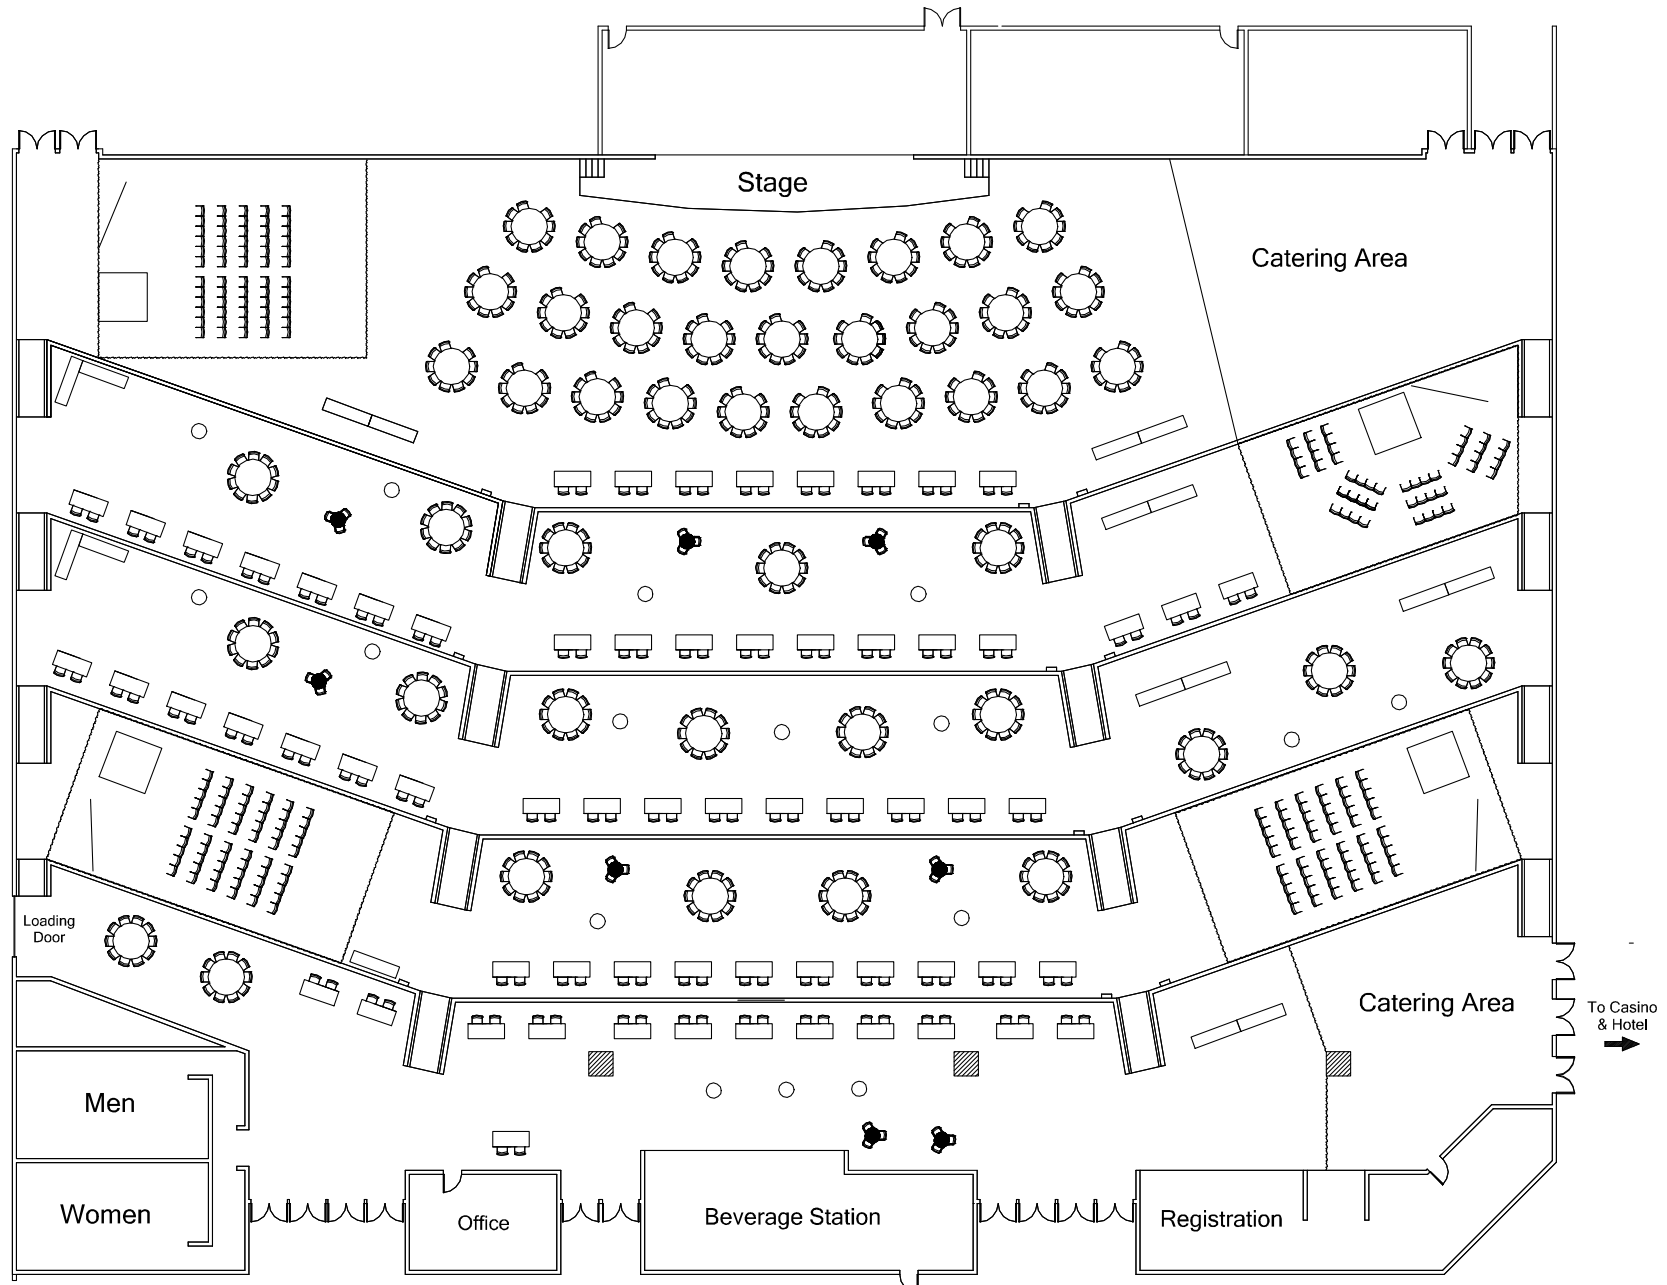

Soaring Eagle Hotel & Casino Entertainment Hall

(65) 6' Vendor Tables

- Low Cocktail
- High Cocktail

12-7-22 KJ A